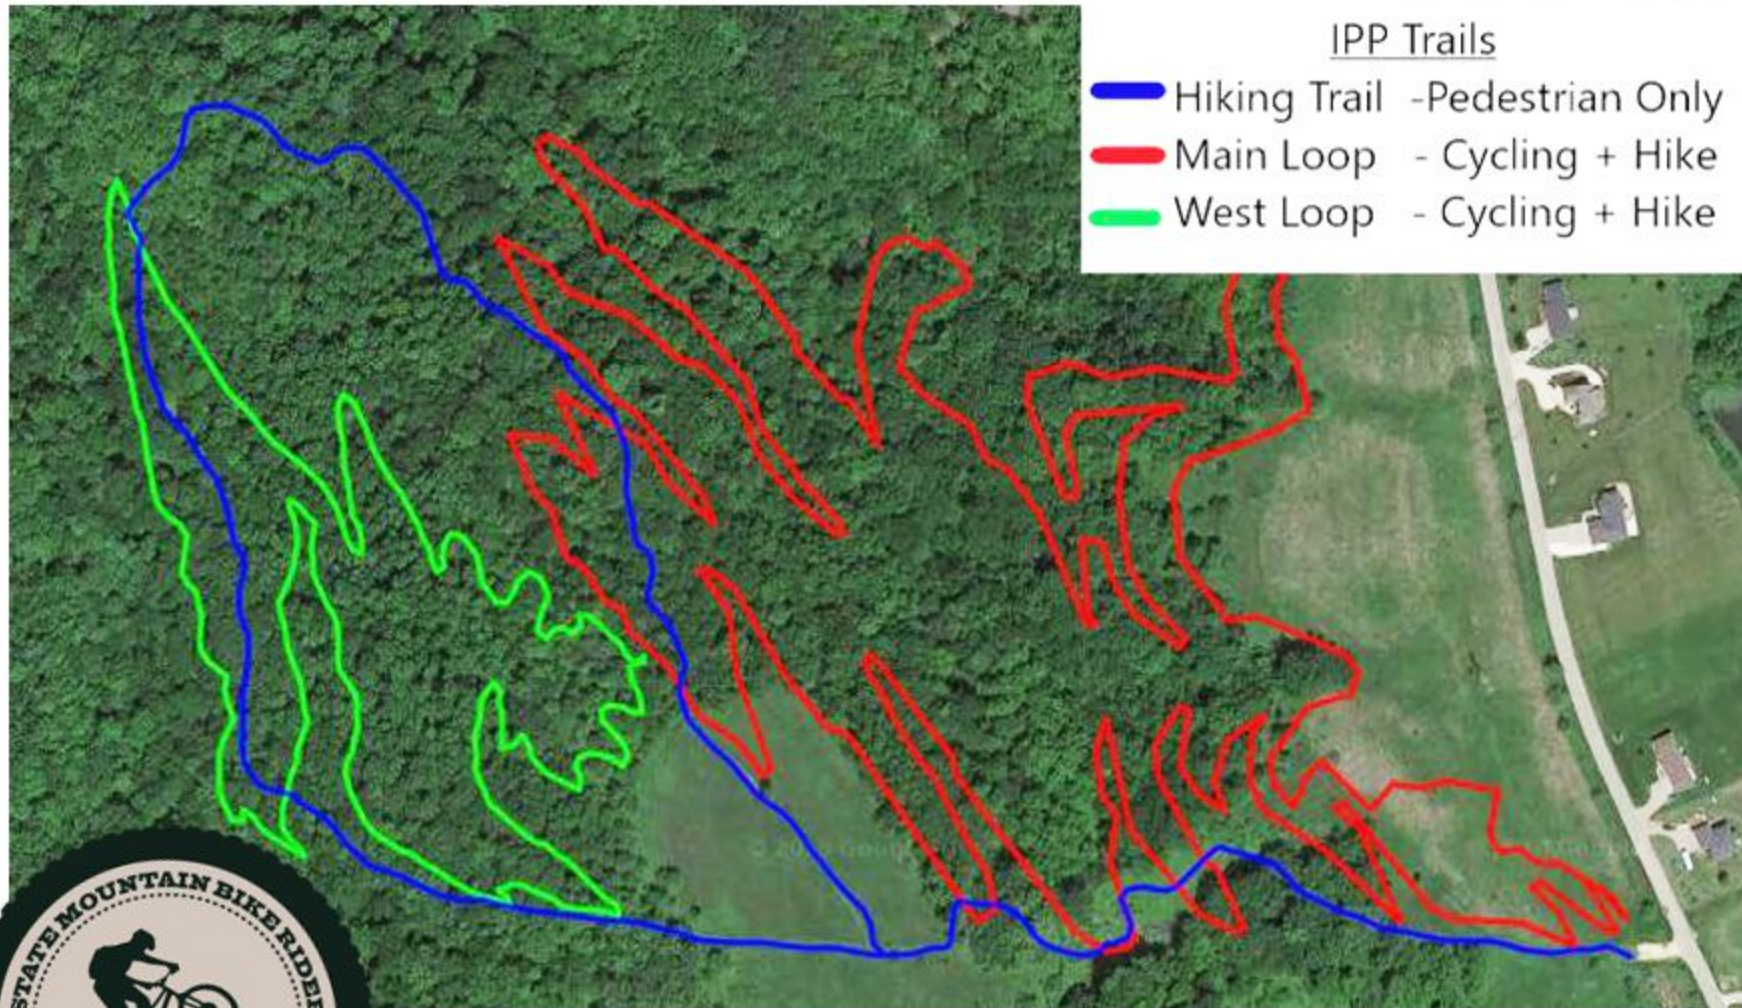

Interstate Power Preserve Trail Map

IPP Trails

-  Hiking Trail - Pedestrian Only
-  Main Loop - Cycling + Hike
-  West Loop - Cycling + Hike

**BE MINDFUL OF YOUR SAFETY, AND SAFETY OF OTHERS
DO NOT RIDE/ WALK/ RUN ON WET TRAILS**